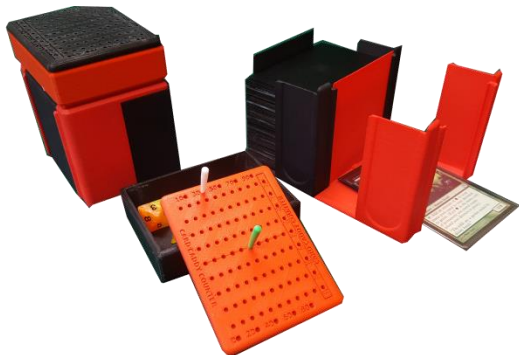

Introducing the **Card Caddy Triple Decker** – the latest addition to our line of portable, packable and multi-purpose tabletop gaming accessories!

Features:

- Secure snap closure **keeps cards safe** in the case **then opens easily** into a discard tray when it's game time
- Holds **100+ sleeved** trading cards or **4+ standard playing card decks**
- The discard tray keeps your piles organized, whether spread out or in a stack
- Unique design allows for **attachment of various accessories**, including connectors, storage boxes, score counter, dice tower and more!

Modular accessories like dice storage boxes and score pads keep all your gaming items together!

Snap-in divider lets you store mini cards and our new Coin and Chip Caddies!

The Card Caddy Triple Decker will launch on Kickstarter late 2018. Our existing line of products, the Card Caddy Single and Double Deckers as well as our Accessory pack, were funded through Kickstarter and are now available on our website. For more information, contact **Chris Nichols** at **301 616 7881** or **chris.nichols@dimesy.com**