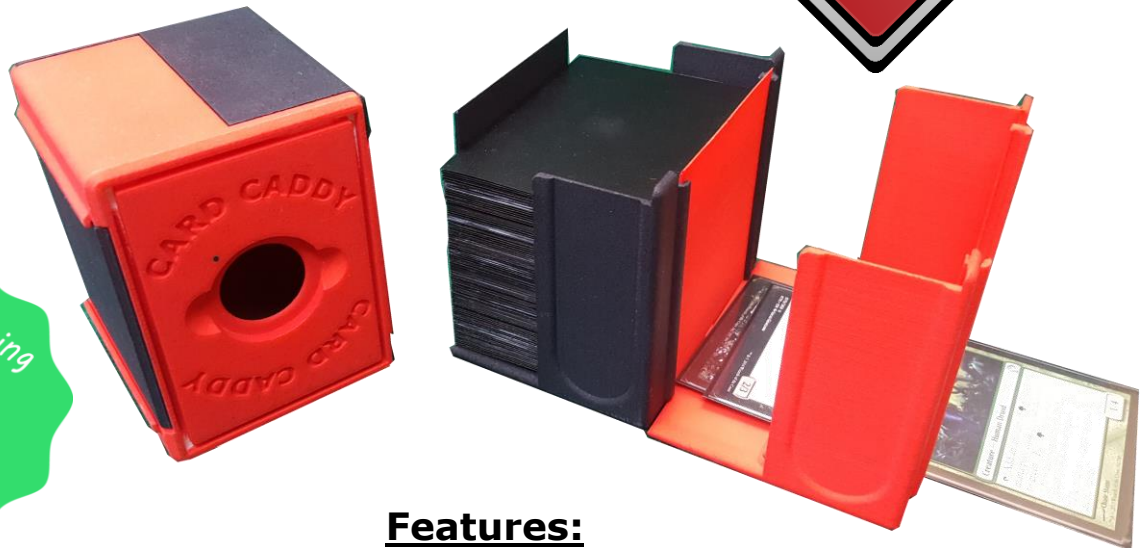

Introducing the **Card Caddy Triple Decker** – the latest addition to our line of portable, packable and multi-purpose tabletop gaming accessories!

Features:

- Secure snap closure **keeps cards safe** in the case **then opens easily** into a discard tray when it's game time
- Holds **100+ sleeved** trading cards or **4+ standard playing card decks**
- The discard tray keeps your piles organized, whether spread out or in a stack
- Unique design allows for **attachment of various accessories**, including connectors, storage boxes, score counter, dice tower and more!

Modular accessories like dice storage boxes and score pads keep all your gaming items together!

Snap-in divider lets you store mini cards and our new Coin and Chip Caddies!

The Card Caddy Triple Decker will launch on Kickstarter late 2018. Our existing line of products, the Card Caddy Single and Double Deckers as well as our Accessory pack, were funded through Kickstarter and are now available on our website. For more information, contact **Chris Nichols** at **301 616 7881** or **chris.nichols@dimesy.com**